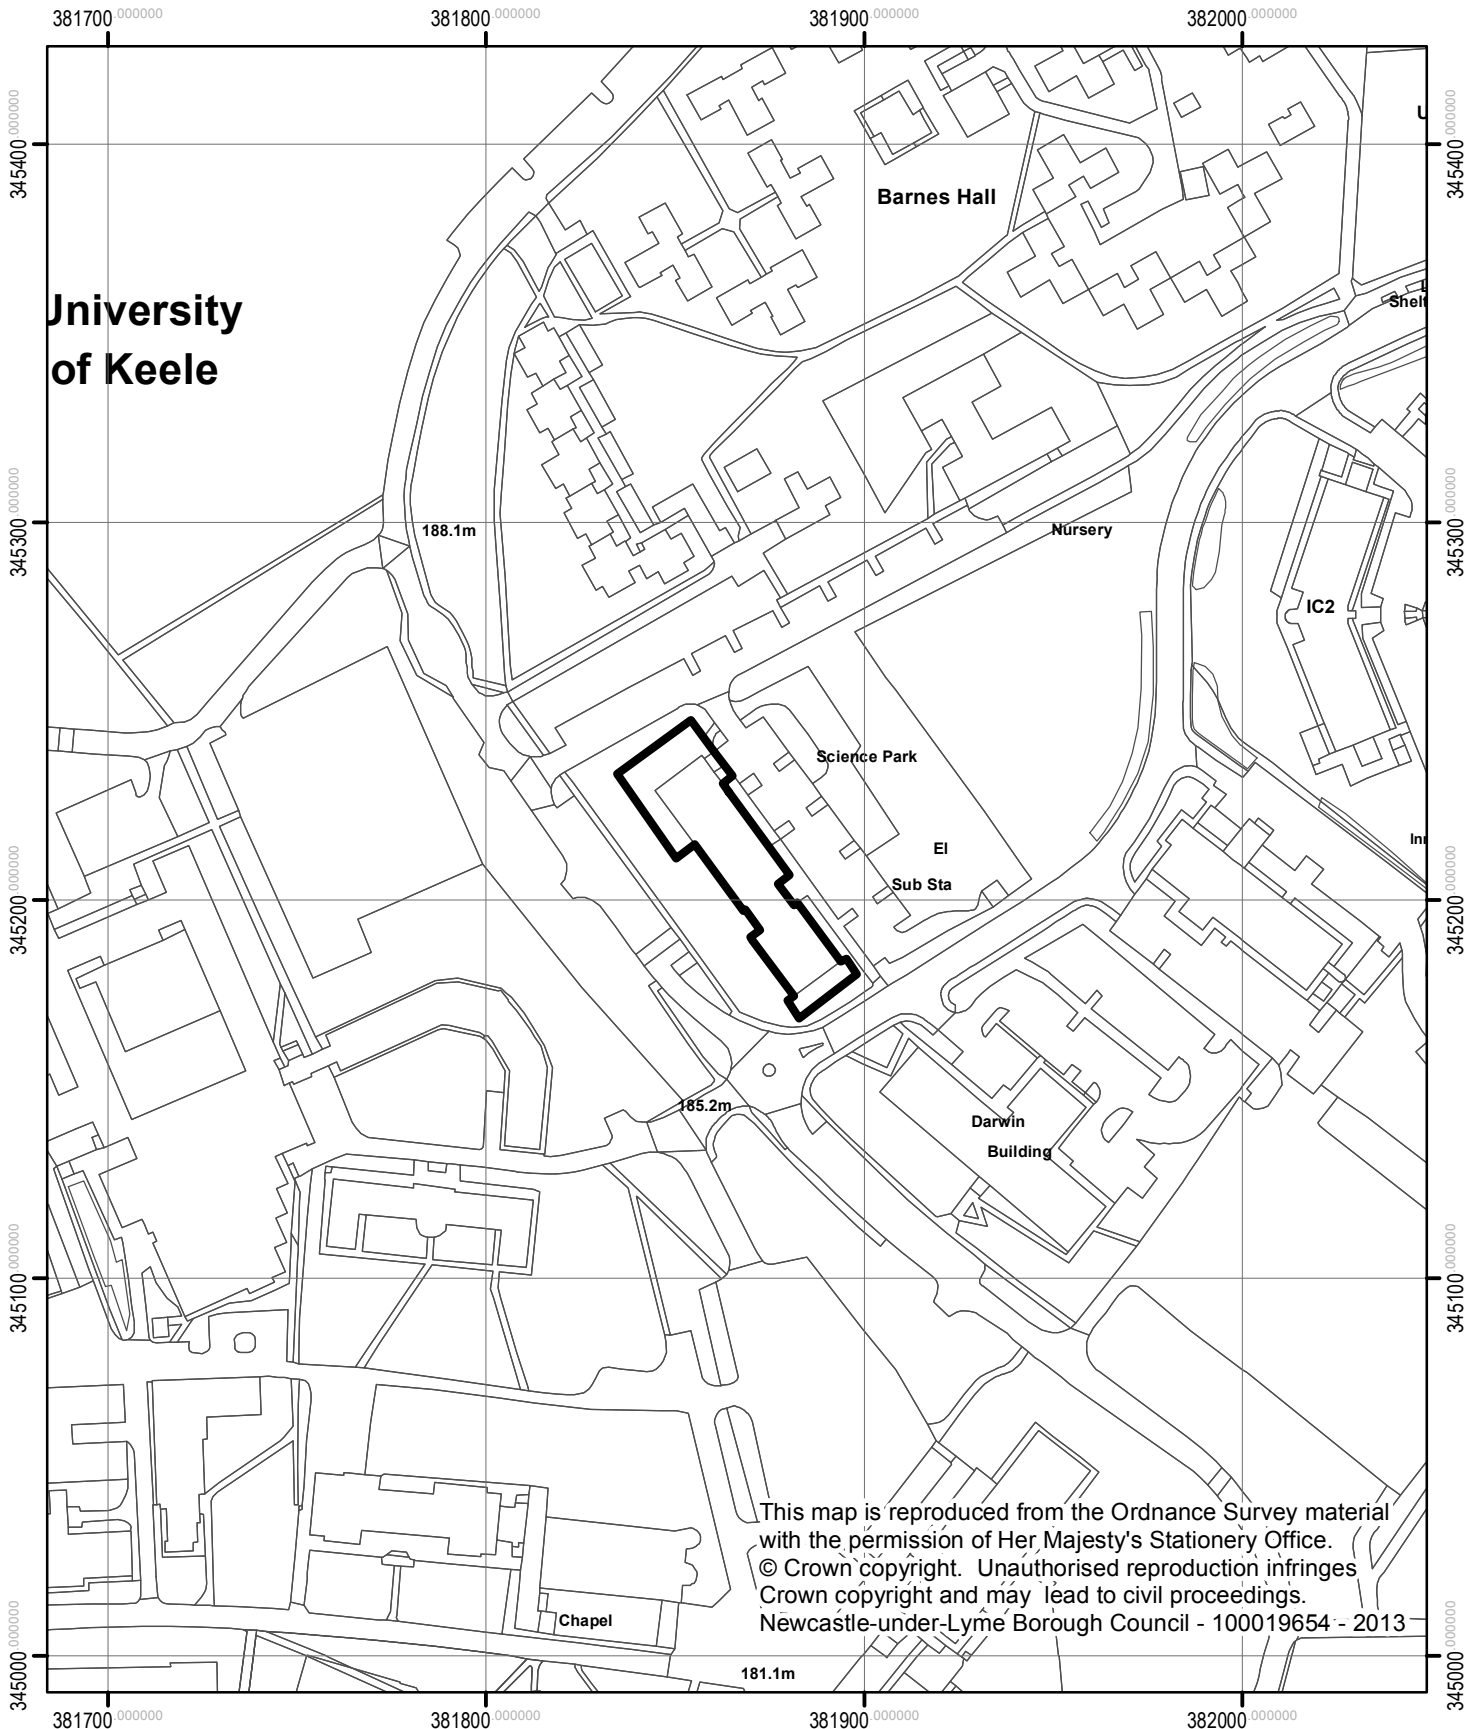

Cobra Biologics, Keele University Science Park

This map is reproduced from the Ordnance Survey material with the permission of Her Majesty's Stationery Office. © Crown copyright. Unauthorised reproduction infringes Crown copyright and may lead to civil proceedings. Newcastle-under-Lyme Borough Council - 100019654 - 2013